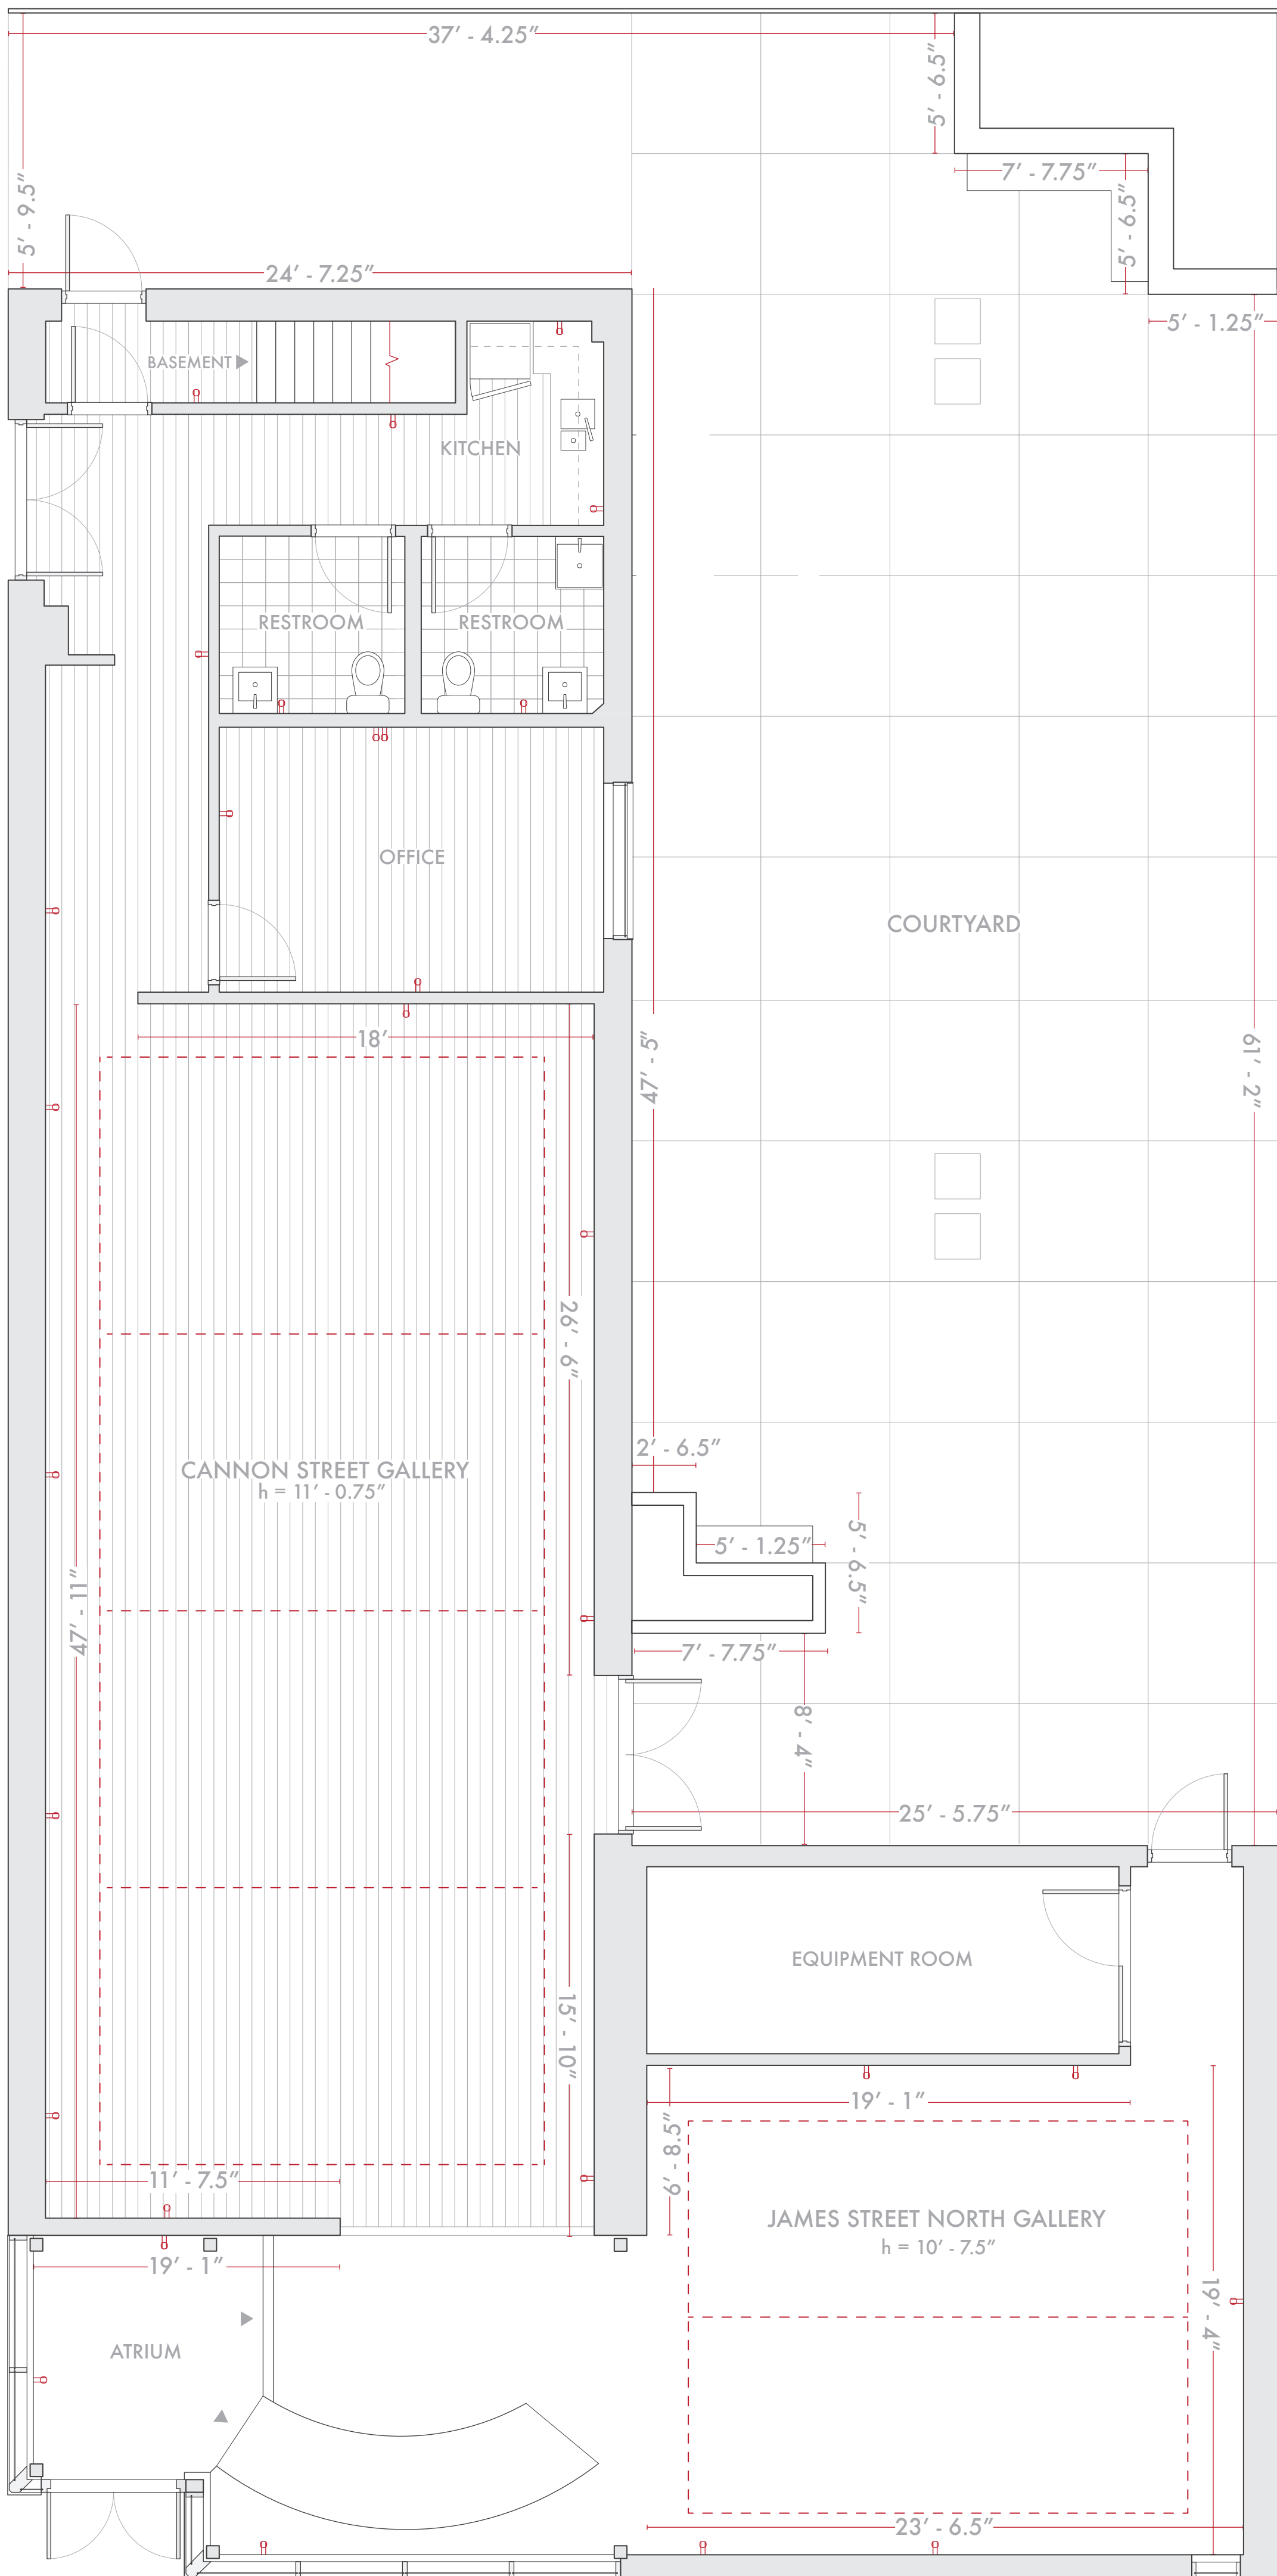

FLOOR PLAN

0 5'

* = POWER OUTLET
- - - = LIGHTING TRACK

CANNON STREET

JAMES STREET NORTH